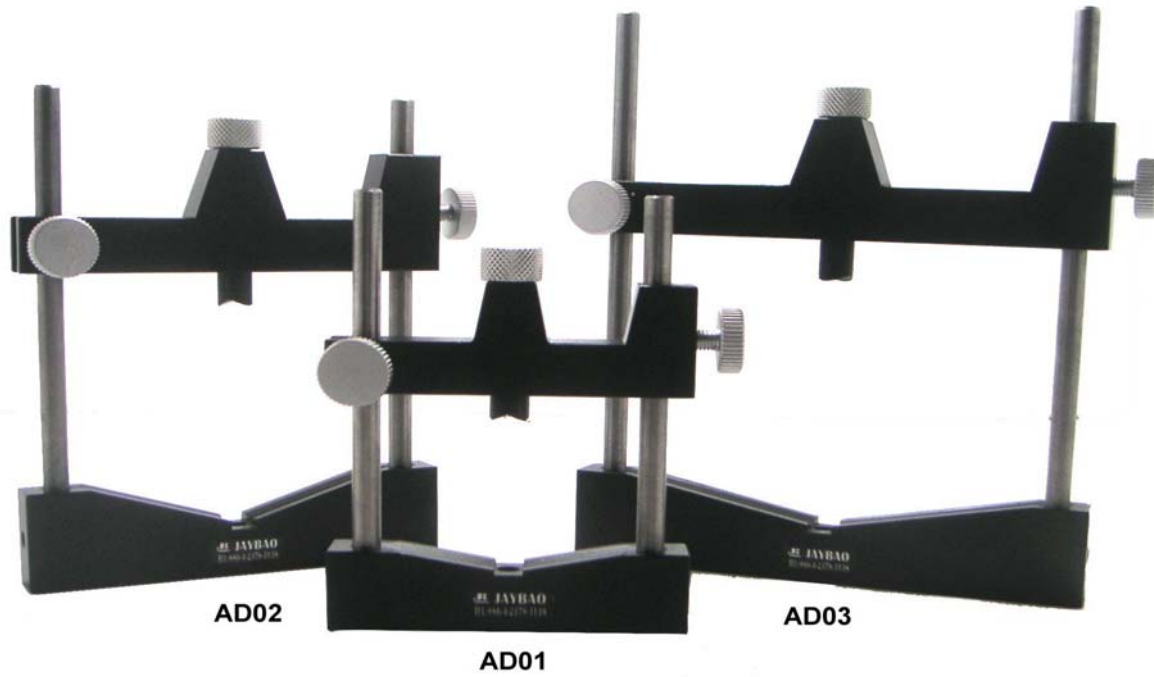

ADJUSTABLE LENS HOLDER

MODEL NO.	Holding Size	A	B	C	D	E
AD01	5-50	100	19	54	13.5	76
AD02	5-75	126	25	80	12	102
AD03	10-100	150	25	105	13.5	127

*SIZE mm

ADJUSTIBALE LENS HOLDER

MODEL NO.	Holding Size	A	B
AD04	25-50	58	75
AD05	50-80	85	102

POST IS NOT INCLUDED

LENS MOUNTING RING

LR005~LR06

Holding Size

Dia.: 13mm
 Dia.: 25mm
 Dia.: 38mm
 Dia.: 50mm
 Dia.: 75mm
 Dia.: 100mm
 Dia.: 125mm
 Dia.: 150mm

	A	B	C	D
LR005	30	M14*1.0	8	10
LR01	44	M27*1.0	21	12
LR15	60	M39*1.0	32	12
LR02	65	M52*1.0	45	14
LR03	96	M78*1.0	68	15
LR04	121	M102*1.0	94	15
LR05	152	M129*1.0	119	18
LR06	190	M160*1.0	145	20