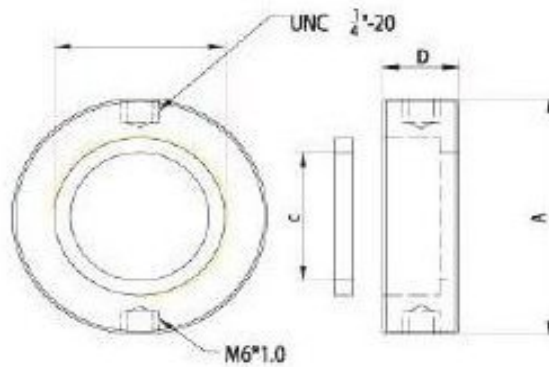

ADJUSTABLE LENS HOLDER

MODEL NO.	Holding Size	A	B	C	D	E
AD01	5-50	100	19	54	13.5	76
AD02	5-75	126	25	80	12	102
AD03	10-100	150	25	105	13.5	127

*SIZE mm

ADJUSTIBALE LENS HOLDER

MODEL NO.	Holding Size	A	B
AD04	25-50	58	75
AD05	50-80	85	102

POST IS NOT INCLUDED

LENS MOUNTING RING

LR005~LR06

Holding Size

Dia.: 13mm
 Dia.: 25mm
 Dia.: 38mm
 Dia.: 50mm
 Dia.: 75mm
 Dia.: 100mm
 Dia.: 125mm
 Dia.: 150mm

	A	B	C	D
LR005	30	M14*1.0	8	10
LR01	44	M27*1.0	21	12
LR15	60	M39*1.0	32	12
LR02	65	M52*1.0	45	14
LR03	96	M78*1.0	68	15
LR04	121	M102*1.0	94	15
LR05	152	M129*1.0	119	18
LR06	190	M160*1.0	145	20