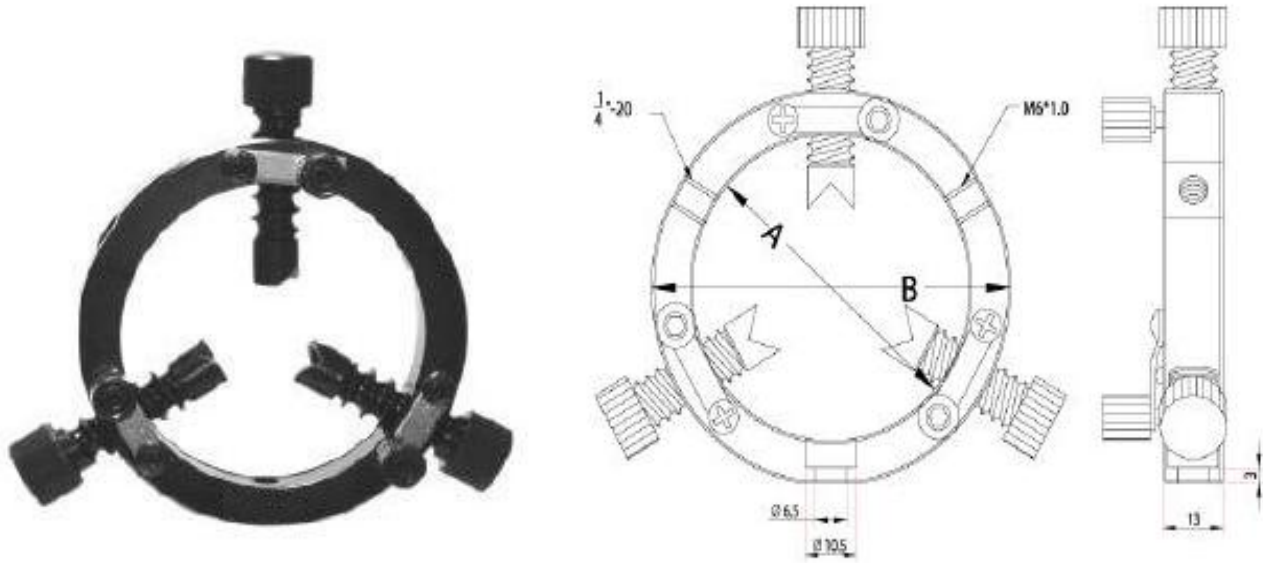

ADJUSTABLE LENS HOLDER

MODEL NO.	Holding Size	A	B	C	D	E
AD01	5-50	100	19	54	13.5	76
AD02	5-75	126	25	80	12	102
AD03	10-100	150	25	105	13.5	127

*SIZE mm

ADJUSTIBALE LENS HOLDER

MODEL NO.	Holding Size	A	B
AD04	25-50	58	75
AD05	50-80	85	102

POST IS NOT INCLUDED

LENS MOUNTING RING

LR005~LR06

Holding Size

Dia.: 13mm
 Dia.: 25mm
 Dia.: 38mm
 Dia.: 50mm
 Dia.: 75mm
 Dia.: 100mm
 Dia.: 125mm
 Dia.: 150mm

	A	B	C	D
LR005	30	M14*1.0	8	10
LR01	44	M27*1.0	21	12
LR15	60	M39*1.0	32	12
LR02	65	M52*1.0	45	14
LR03	96	M78*1.0	68	15
LR04	121	M102*1.0	94	15
LR05	152	M129*1.0	119	18
LR06	190	M160*1.0	145	20