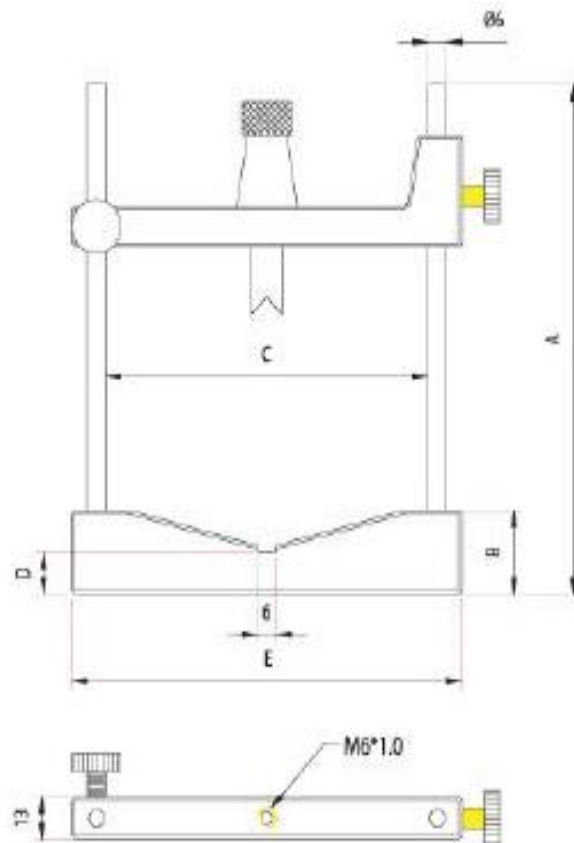

ADJUSTABLE LENS HOLDER

MODEL NO.	Holding Size	A	B	C	D	E
AD01	5-50	100	19	54	13.5	76
AD02	5-75	126	25	80	12	102
AD03	10-100	150	25	105	13.5	127

*SIZE mm

ADJUSTIBALE LENS HOLDER

MODEL NO.	Holding Size	A	B
AD04	25-50	58	75
AD05	50-80	85	102

POST IS NOT INCLUDED

LENS MOUNTING RING

LR005~LR06

Holding Size

Dia.: 13mm
 Dia.: 25mm
 Dia.: 38mm
 Dia.: 50mm
 Dia.: 75mm
 Dia.: 100mm
 Dia.: 125mm
 Dia.: 150mm

	A	B	C	D
LR005	30	M14*1.0	8	10
LR01	44	M27*1.0	21	12
LR15	60	M39*1.0	32	12
LR02	65	M52*1.0	45	14
LR03	96	M78*1.0	68	15
LR04	121	M102*1.0	94	15
LR05	152	M129*1.0	119	18
LR06	190	M160*1.0	145	20