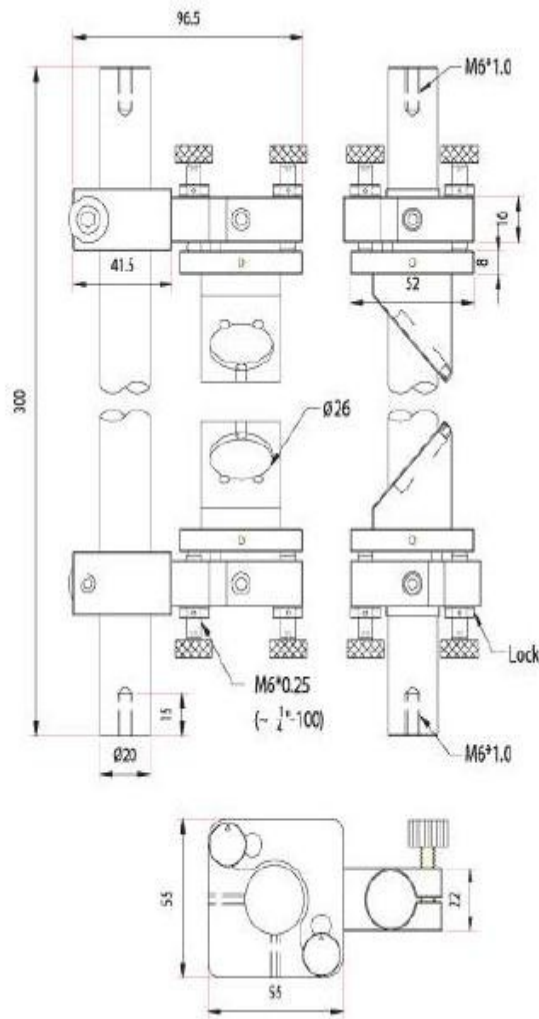

# BEAM STEERER & ROD POST

**BS01**

**BS02**

MODEL NO.	Diameter	Length
BS01	20mm	300mm
BS02	38mm	500mm (customized sizes are available)