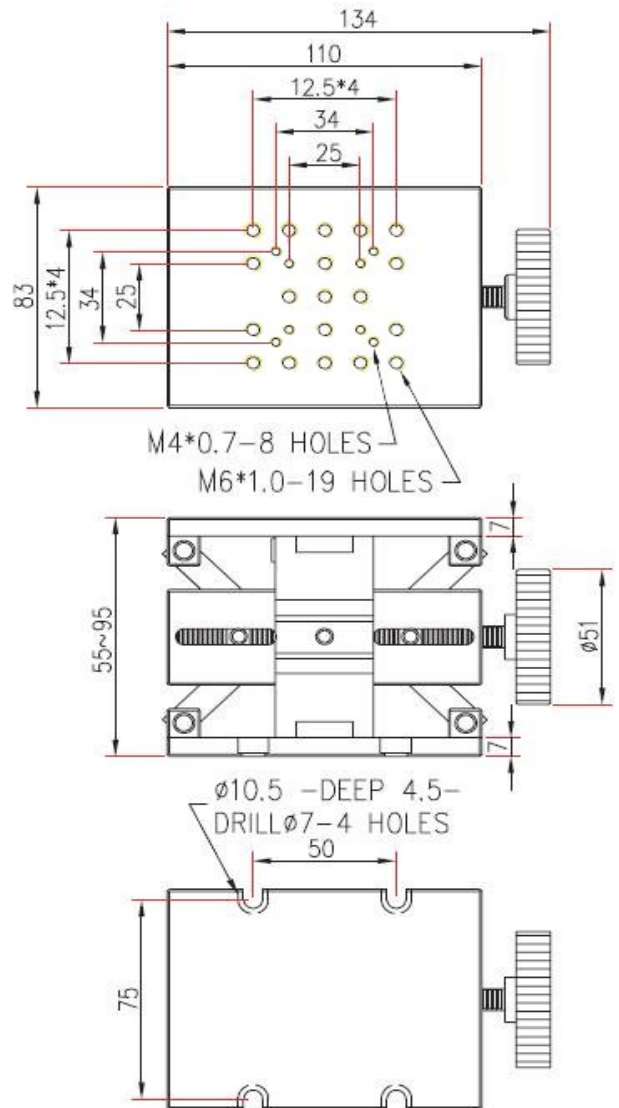

HIGH ACCURACY JACK

LJ01

MODEL NO.	LJ01
Travel Range	40mm
Deviation	0.1mm
Max. Load	20.0kg
Platform Size	110x85mm ²
Weight	1.2kg