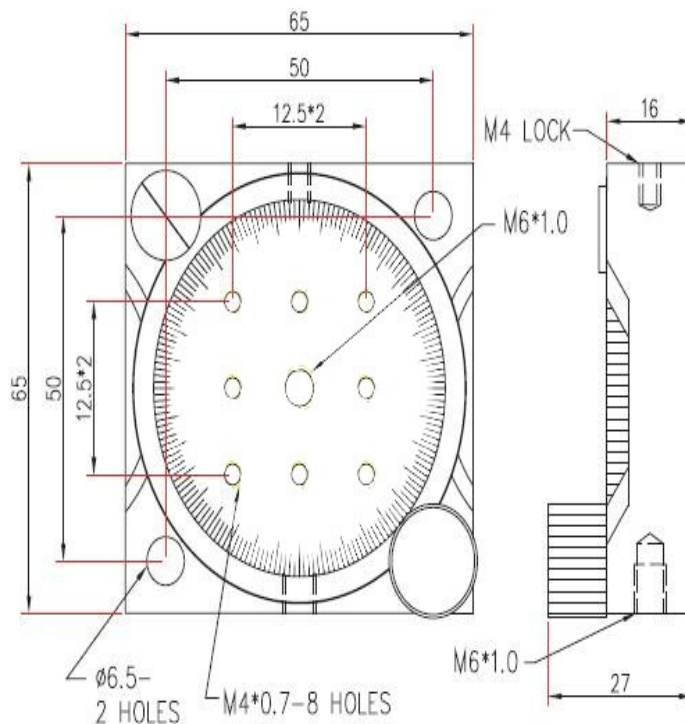

ROTATION STAGES

MODEL NO.	RS01
Travel Range	360°
Platform Size	Ø55mm
Resolution	1°
Load Capacity	2.0kg
Weight	0.2kg

MODEL NO.	RS02
Travel Range	360°
Holding Size	Ø25mm
Resolution	1°
Load Capacity	2.0kg
Weight	0.2kg